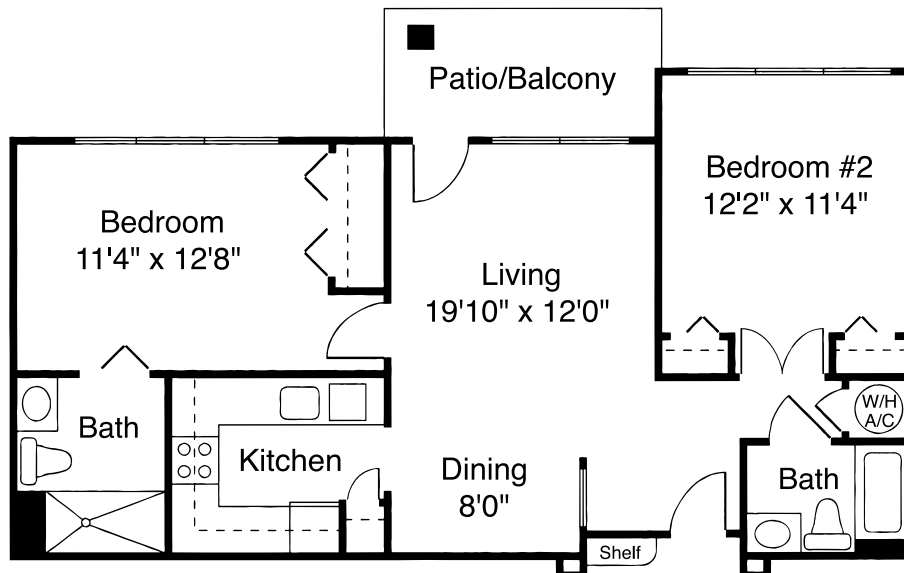

CHAMBREL CLUB HILL FLOOR PLANS

TWO BEDROOM, ONE BATH

726 Square Feet

TWO BEDROOM, TWO BATH

859 Square Feet

1245 Colonel Dr., Garland, Texas 75043
(972) 278-8500

Facility No. 000696
www.brookdaleliving.com

Floor plans may vary based on location. All dimensions are approximate.