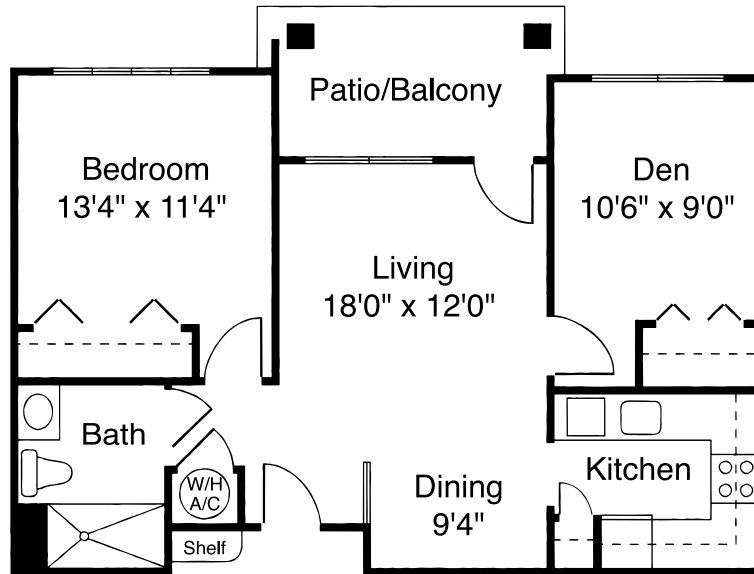

CHAMBREL CLUB HILL FLOOR PLANS

TWO BEDROOM, ONE BATH

726 Square Feet

TWO BEDROOM, TWO BATH

859 Square Feet

1245 Colonel Dr., Garland, Texas 75043
(972) 278-8500

Facility No. 000696
www.brookdaleliving.com

Floor plans may vary based on location. All dimensions are approximate.