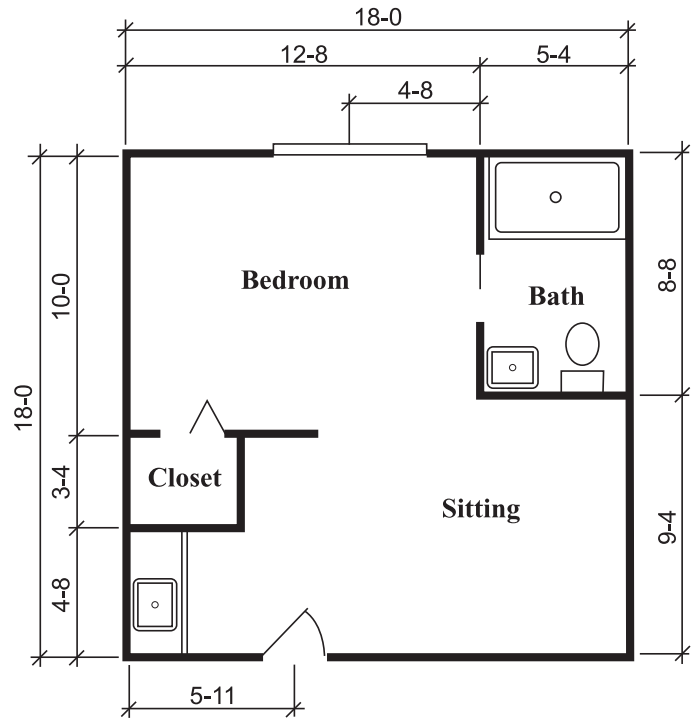

## SILVERDALE SUITE

One Bedroom, One Bath  
288 Square Feet

## TOWNSEND SUITE

One Bedroom, One Bath  
324 Square Feet

## RICHMOND SUITE

One Bedroom, One Bath  
360 Square Feet