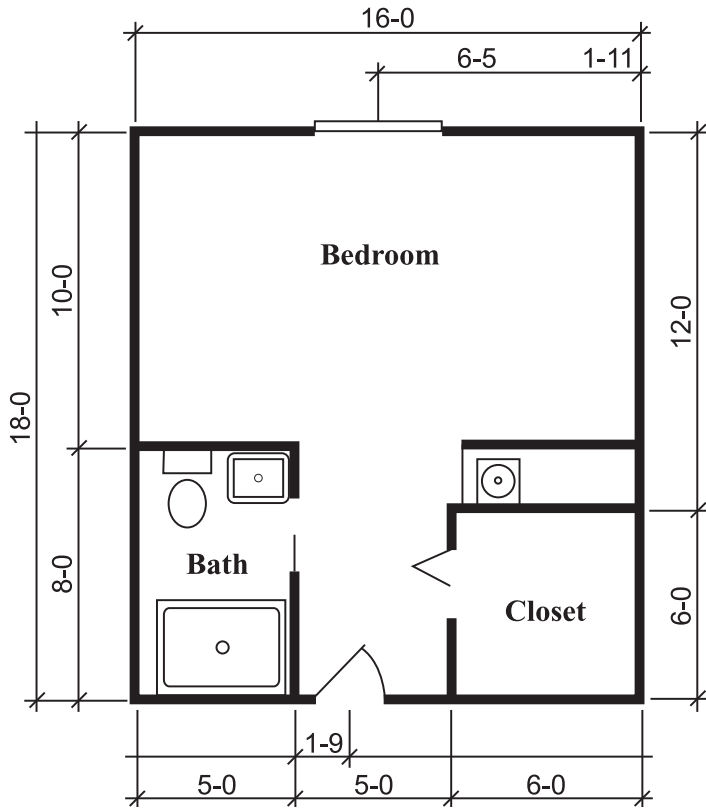

## SILVERDALE SUITE

One Bedroom, One Bath  
288 Square Feet

## TOWNSEND SUITE

One Bedroom, One Bath  
324 Square Feet

## RICHMOND SUITE

One Bedroom, One Bath  
360 Square Feet