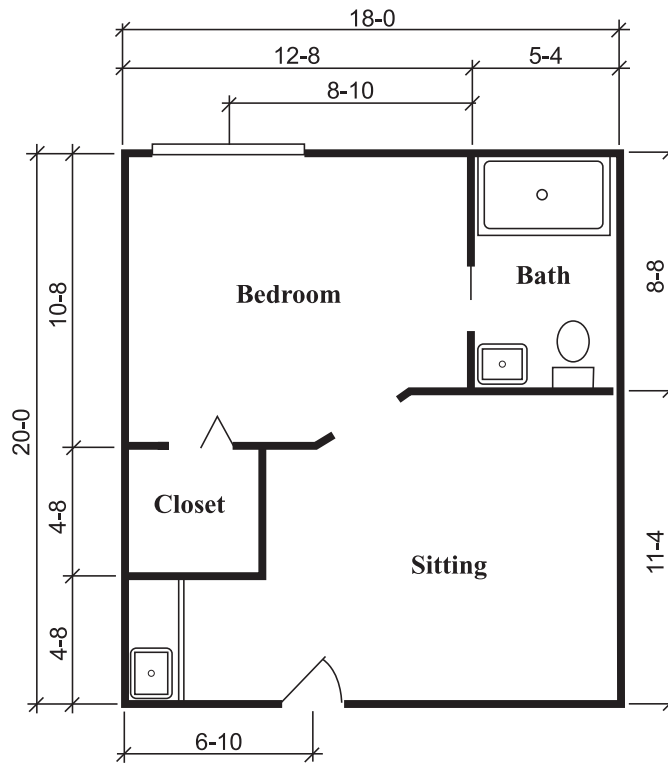

## SILVERDALE SUITE

One Bedroom, One Bath  
288 Square Feet

## TOWNSEND SUITE

One Bedroom, One Bath  
324 Square Feet

## RICHMOND SUITE

One Bedroom, One Bath  
360 Square Feet