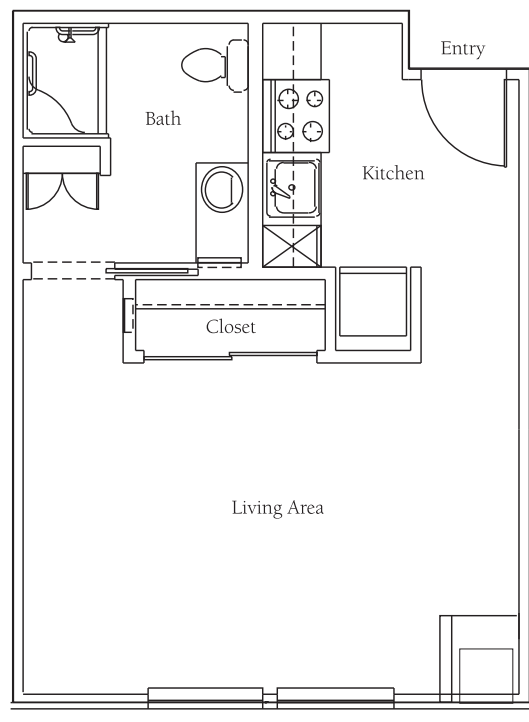

## THE REGENT

Studio  
Approx. 423 Sq. Ft.

## THE WINDSOR

Studio  
Approx. 436 Sq. Ft.

## THE GAINSBOROUGH

One Bedroom, One Bath  
Approx. 648 Sq. Ft.

## THE BEAUMONT

Two Bedroom, Two Bath  
Approx. 1306 Sq. Ft.