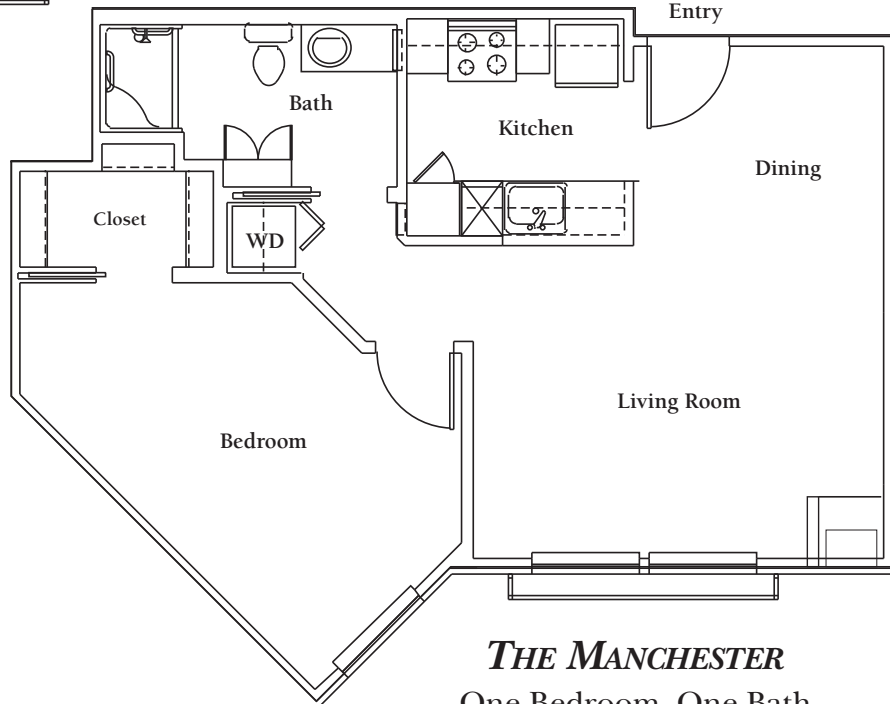

TOWN VILLAGE NORTH DALLAS

THE REGENT

Studio
approx. 423 Sq. Ft.

THE WINDSOR

Studio
approx. 436 Sq. Ft.

THE WILCREST

One Bedroom, One Bath
approx. 653 Sq. Ft.

THE GAINSBOROUGH

One Bedroom, One Bath
approx. 648 Sq. Ft.

THE MANCHESTER

One Bedroom, One Bath
approx. 653 Sq. Ft.

THE DOVER

Two Bedroom, Two Bath
approx. 936 Sq. Ft.

THE KENSINGTON

One Bedroom, Study, One Bath
approx. 816 Sq. Ft.

THE CHADWICK

Two Bedroom, Two Bath
approx. 880 Sq. Ft.

THE CAMBRIDGE

Two Bedroom, Two Bath
approx. 1122 Sq. Ft.