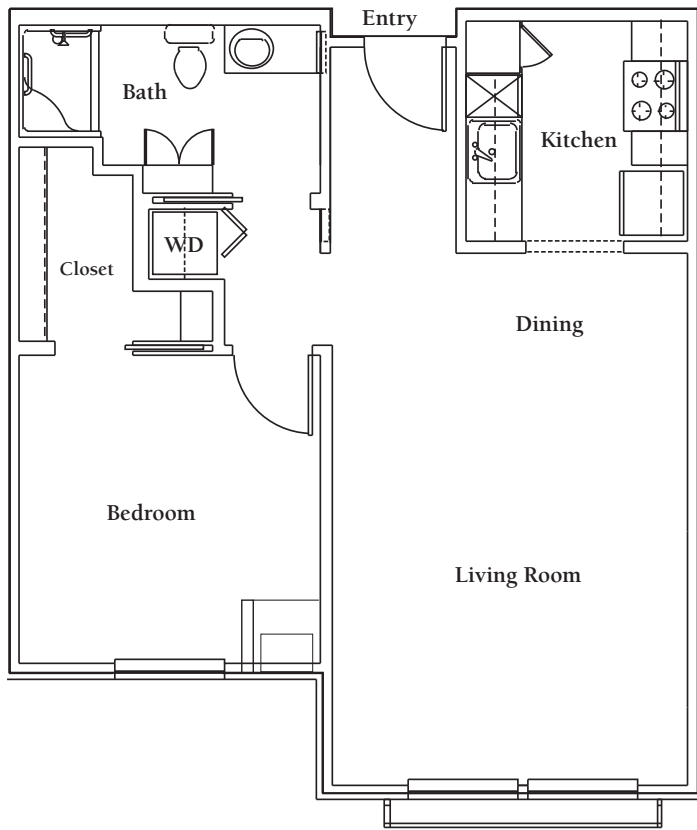

TOWN VILLAGE NORTH DALLAS

THE REGENT

Studio
approx. 423 Sq. Ft.

THE WINDSOR

Studio
approx. 436 Sq. Ft.

THE WILCREST

One Bedroom, One Bath
approx. 653 Sq. Ft.

THE GAINSBOROUGH

One Bedroom, One Bath
approx. 648 Sq. Ft.

THE MANCHESTER

One Bedroom, One Bath
approx. 653 Sq. Ft.

THE DOVER

Two Bedroom, Two Bath
approx. 936 Sq. Ft.

THE KENSINGTON

One Bedroom, Study, One Bath
approx. 816 Sq. Ft.

THE CHADWICK

Two Bedroom, Two Bath
approx. 880 Sq. Ft.

THE CAMBRIDGE

Two Bedroom, Two Bath
approx. 1122 Sq. Ft.