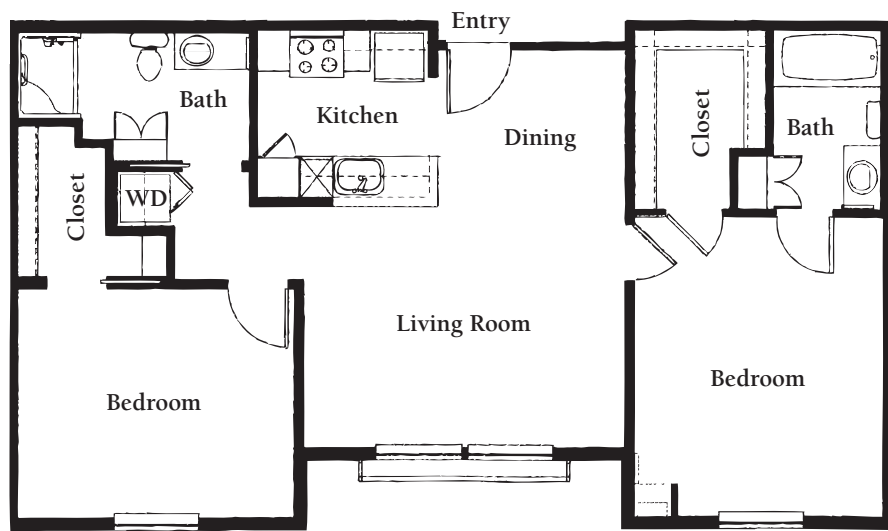

TOWN VILLAGE NORTH DALLAS

THE REGENT

Studio
approx. 423 Sq. Ft.

THE WINDSOR

Studio
approx. 436 Sq. Ft.

THE WILCREST

One Bedroom, One Bath
approx. 653 Sq. Ft.

THE GAINSBOROUGH

One Bedroom, One Bath
approx. 648 Sq. Ft.

THE MANCHESTER

One Bedroom, One Bath
approx. 653 Sq. Ft.

THE DOVER

Two Bedroom, Two Bath
approx. 936 Sq. Ft.

THE KENSINGTON

One Bedroom, Study, One Bath
approx. 816 Sq. Ft.

THE CHADWICK

Two Bedroom, Two Bath
approx. 880 Sq. Ft.

THE CAMBRIDGE

Two Bedroom, Two Bath
approx. 1122 Sq. Ft.