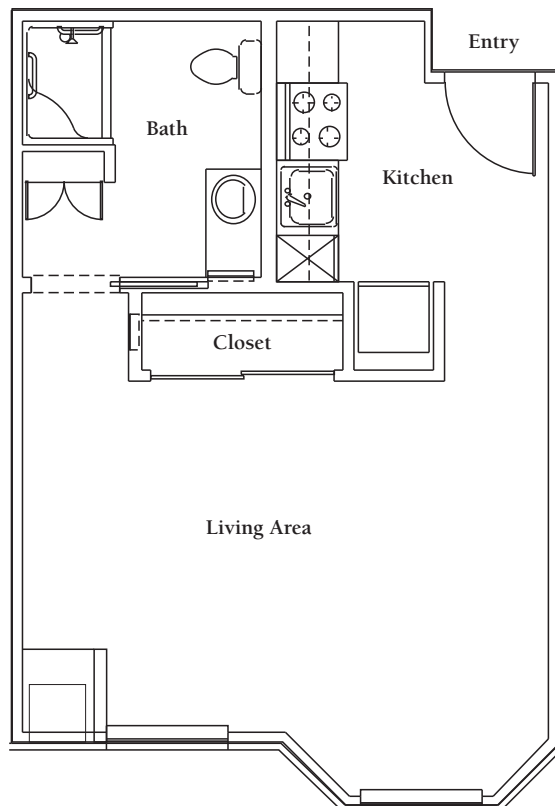

TOWN VILLAGE NORTH DALLAS

THE REGENT

Studio
approx. 423 Sq. Ft.

THE WINDSOR

Studio
approx. 436 Sq. Ft.

THE WILCREST

One Bedroom, One Bath
approx. 653 Sq. Ft.

THE GAINSBOROUGH

One Bedroom, One Bath
approx. 648 Sq. Ft.

THE MANCHESTER

One Bedroom, One Bath
approx. 653 Sq. Ft.

THE DOVER

Two Bedroom, Two Bath
approx. 936 Sq. Ft.

THE KENSINGTON

One Bedroom, Study, One Bath
approx. 816 Sq. Ft.

THE CHADWICK

Two Bedroom, Two Bath
approx. 880 Sq. Ft.

THE CAMBRIDGE

Two Bedroom, Two Bath
approx. 1122 Sq. Ft.