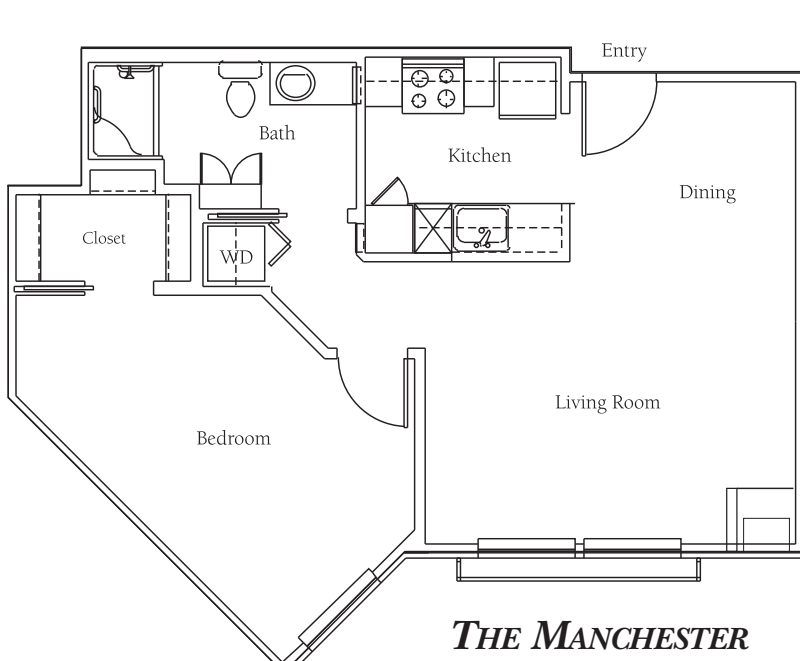

## THE WINDSOR

Studio  
Approx. 436 Sq. Ft.

## THE GAINSBOROUGH

One Bedroom, One Bath  
Approx. 648 Sq. Ft.

## THE MANCHESTER

One Bedroom, One Bath  
Approx. 653 Sq. Ft.

## THE BEAUMONT

Two Bedroom, Two Bath  
Approx. 1306 Sq. Ft.