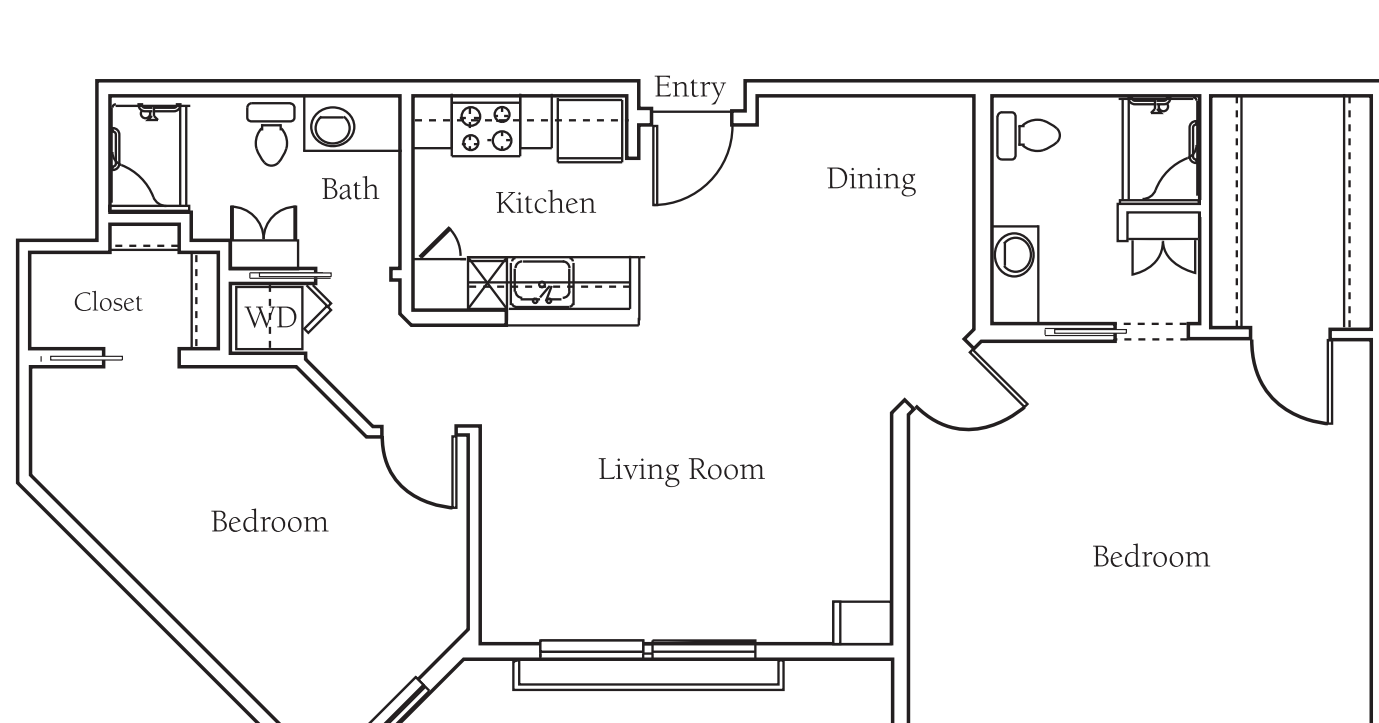

## THE MANCHESTER

One Bedroom, One Bath  
Approx. 653 Sq. Ft.

## THE CHADWICK

Two Bedroom, Two Bath  
Approx. 880 Sq. Ft.

## THE DOVER

Two Bedroom, Two Bath  
Approx. 936 Sq. Ft.

## THE BEAUMONT

Two Bedroom, Two Bath  
Approx. 1306 Sq. Ft.