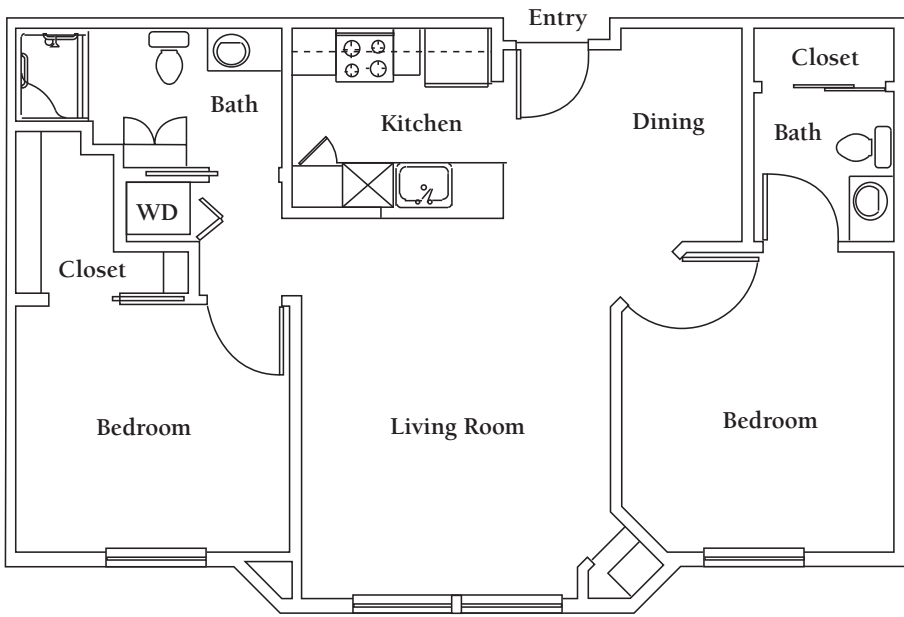

TOWN VILLAGE NORTH DALLAS

THE REGENT

Studio
approx. 423 Sq. Ft.

THE WINDSOR

Studio
approx. 436 Sq. Ft.

THE WILCREST

One Bedroom, One Bath
approx. 653 Sq. Ft.

THE GAINSBOROUGH

One Bedroom, One Bath
approx. 648 Sq. Ft.

THE MANCHESTER

One Bedroom, One Bath
approx. 653 Sq. Ft.

THE DOVER

Two Bedroom, Two Bath
approx. 936 Sq. Ft.

THE KENSINGTON

One Bedroom, Study, One Bath
approx. 816 Sq. Ft.

THE CHADWICK

Two Bedroom, Two Bath
approx. 880 Sq. Ft.

THE CAMBRIDGE

Two Bedroom, Two Bath
approx. 1122 Sq. Ft.