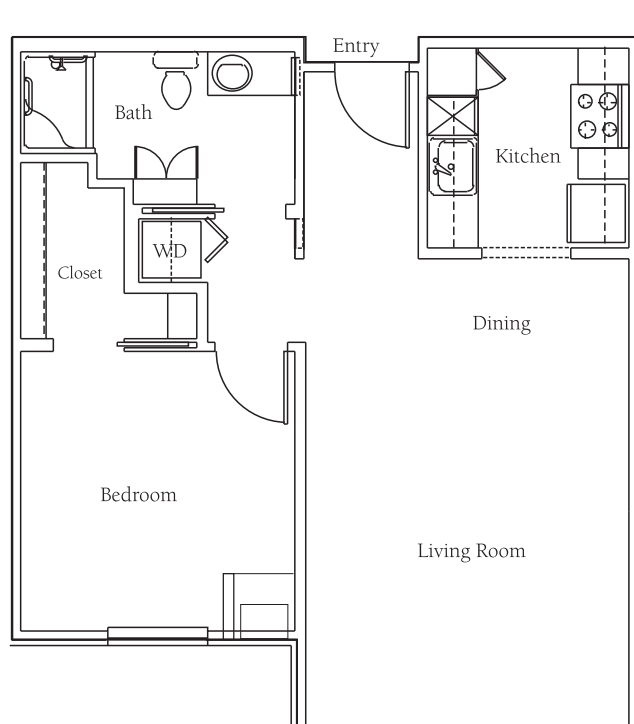

## THE WINDSOR

Studio  
Approx. 436 Sq. Ft.

## THE GAINSBOROUGH

One Bedroom, One Bath  
Approx. 648 Sq. Ft.

## THE WILCREST

One Bedroom, One Bath  
Approx. 653 Sq. Ft.

## THE BEAUMONT

Two Bedroom, Two Bath  
Approx. 1306 Sq. Ft.