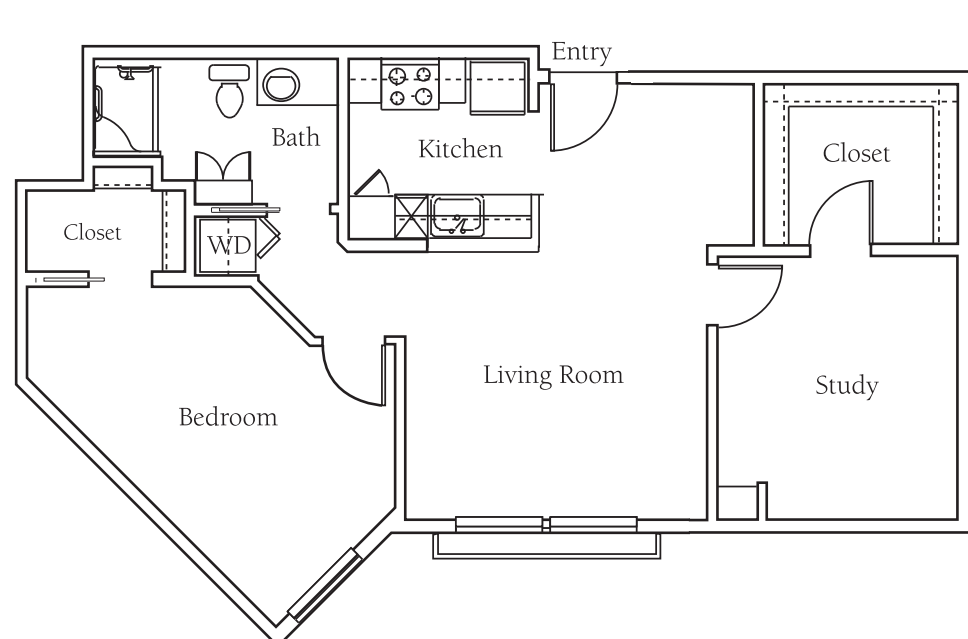

## THE GAINSBOROUGH

One Bedroom, One Bath  
Approx. 648 Sq. Ft.

## THE WILCREST

One Bedroom, One Bath  
Approx. 653 Sq. Ft.

## THE MANCHESTER

One Bedroom, One Bath  
Approx. 653 Sq. Ft.

## THE BEAUMONT

Two Bedroom, Two Bath  
Approx. 1306 Sq. Ft.