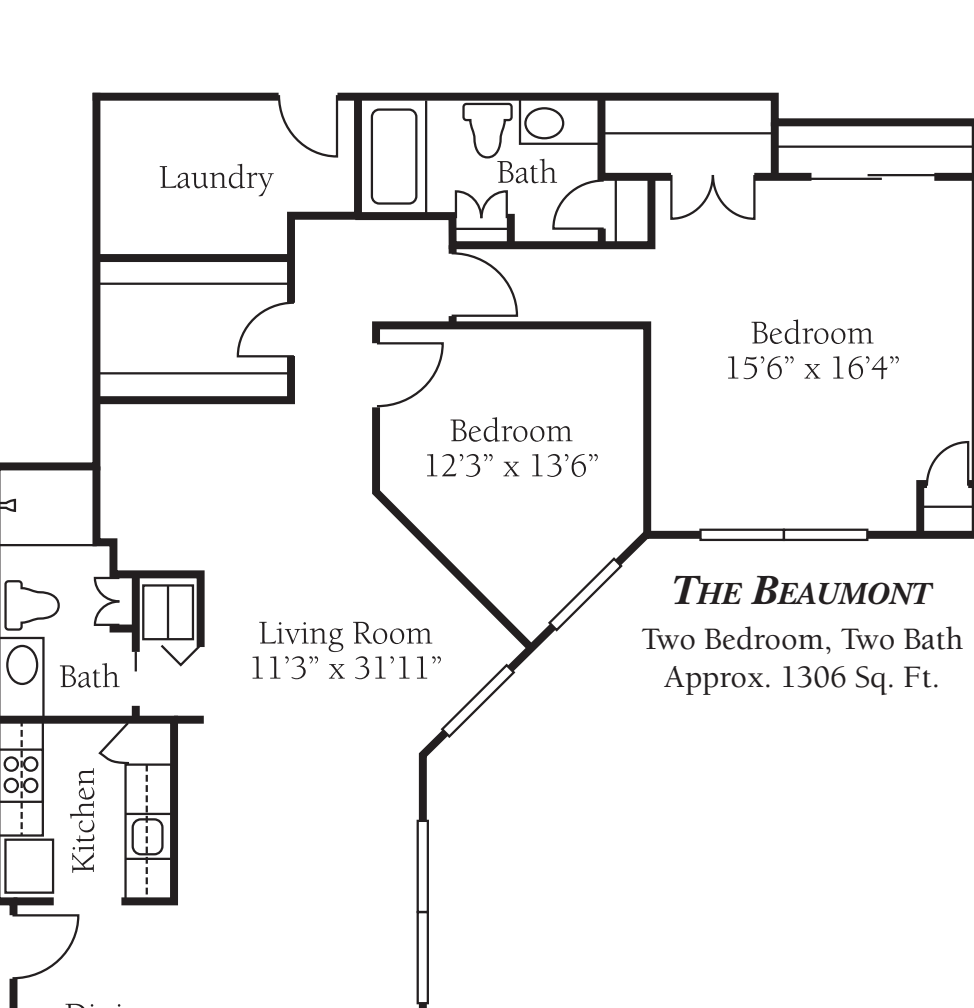

## THE MANCHESTER

One Bedroom, One Bath  
Approx. 653 Sq. Ft.

## THE CHADWICK

Two Bedroom, Two Bath  
Approx. 880 Sq. Ft.

## THE DOVER

Two Bedroom, Two Bath  
Approx. 936 Sq. Ft.

## THE BEAUMONT

Two Bedroom, Two Bath  
Approx. 1306 Sq. Ft.