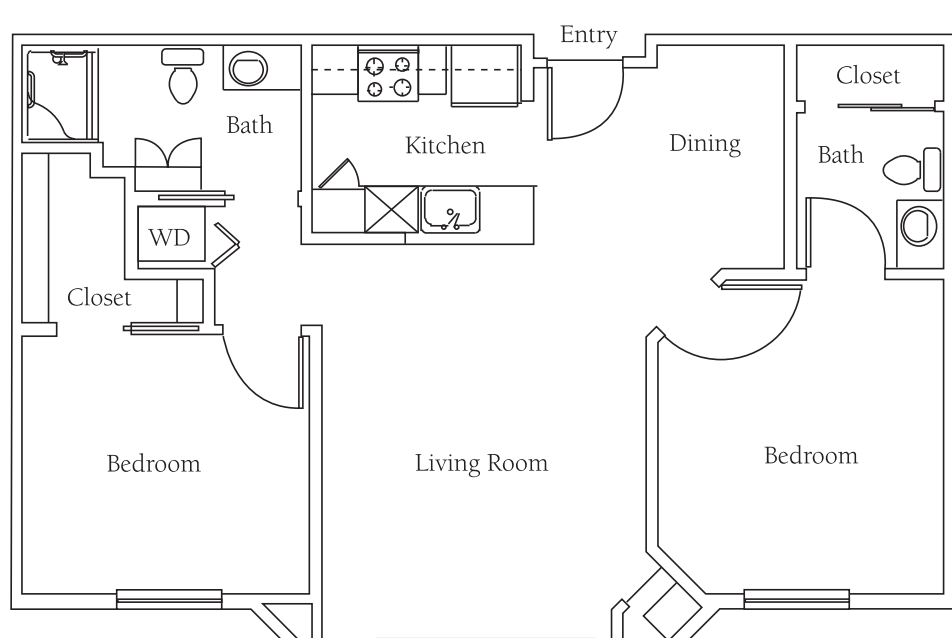

THE CHADWICK

Two Bedroom, Two Bath
Approx. 880 Sq. Ft.