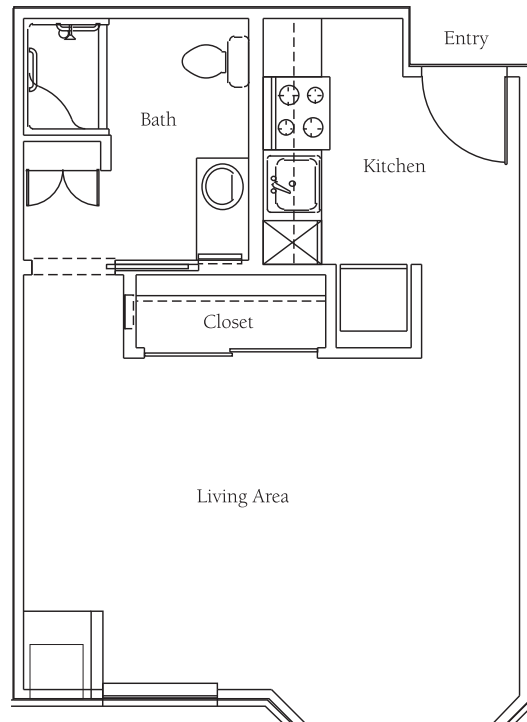

## THE REGENT

Studio  
Approx. 423 Sq. Ft.

## THE WINDSOR

Studio  
Approx. 436 Sq. Ft.

## THE GAINSBOROUGH

One Bedroom, One Bath  
Approx. 648 Sq. Ft.

## THE BEAUMONT

Two Bedroom, Two Bath  
Approx. 1306 Sq. Ft.