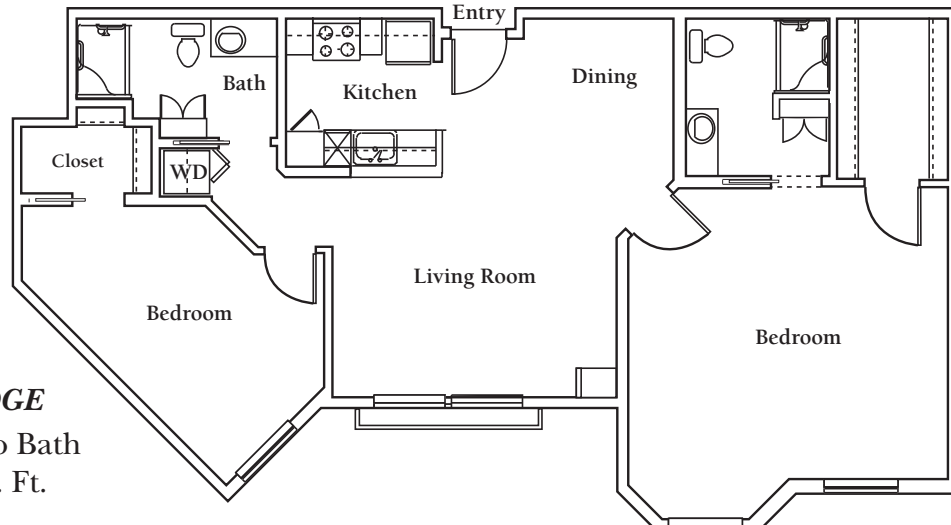

TOWN VILLAGE NORTH DALLAS

THE REGENT

Studio
approx. 423 Sq. Ft.

THE WINDSOR

Studio
approx. 436 Sq. Ft.

THE WILCREST

One Bedroom, One Bath
approx. 653 Sq. Ft.

THE GAINSBOROUGH

One Bedroom, One Bath
approx. 648 Sq. Ft.

THE MANCHESTER

One Bedroom, One Bath
approx. 653 Sq. Ft.

THE DOVER

Two Bedroom, Two Bath
approx. 936 Sq. Ft.

THE KENSINGTON

One Bedroom, Study, One Bath
approx. 816 Sq. Ft.

THE CHADWICK

Two Bedroom, Two Bath
approx. 880 Sq. Ft.

THE CAMBRIDGE

Two Bedroom, Two Bath
approx. 1122 Sq. Ft.