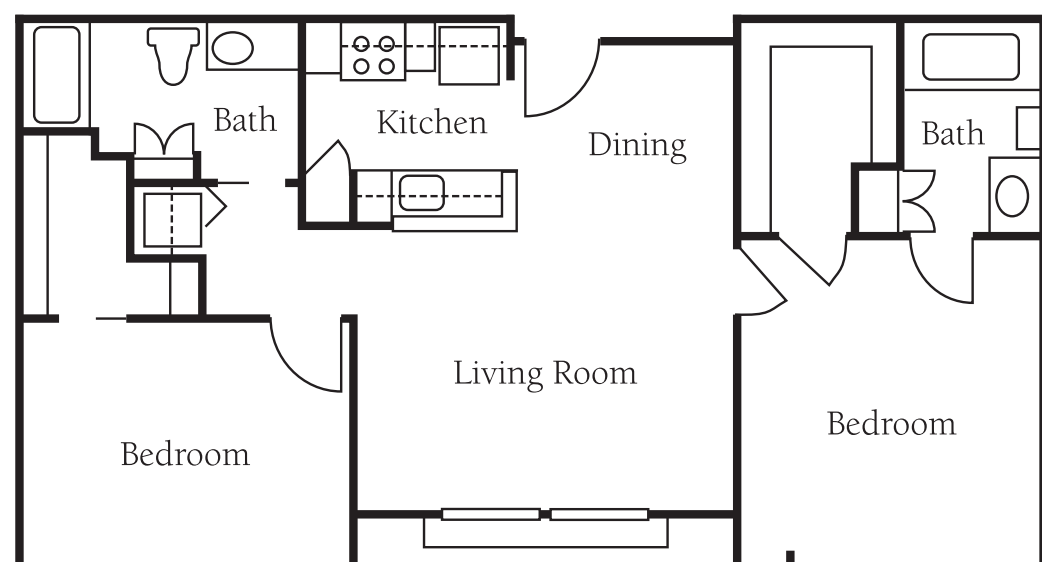

## THE MANCHESTER

One Bedroom, One Bath  
Approx. 653 Sq. Ft.

## THE CHADWICK

Two Bedroom, Two Bath  
Approx. 880 Sq. Ft.

## THE DOVER

Two Bedroom, Two Bath  
Approx. 936 Sq. Ft.

## THE BEAUMONT

Two Bedroom, Two Bath  
Approx. 1306 Sq. Ft.