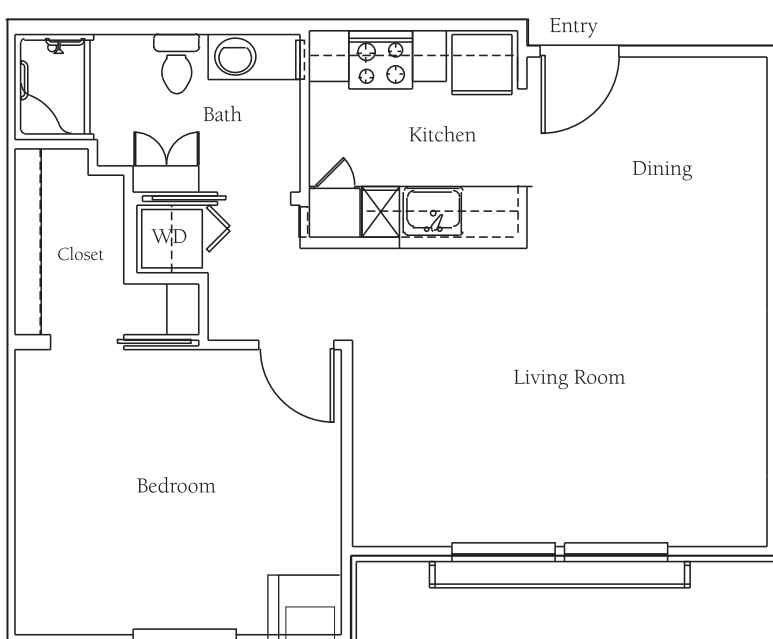

## THE REGENT

Studio  
Approx. 423 Sq. Ft.

## THE WINDSOR

Studio  
Approx. 436 Sq. Ft.

## THE GAINSBOROUGH

One Bedroom, One Bath  
Approx. 648 Sq. Ft.

## THE BEAUMONT

Two Bedroom, Two Bath  
Approx. 1306 Sq. Ft.