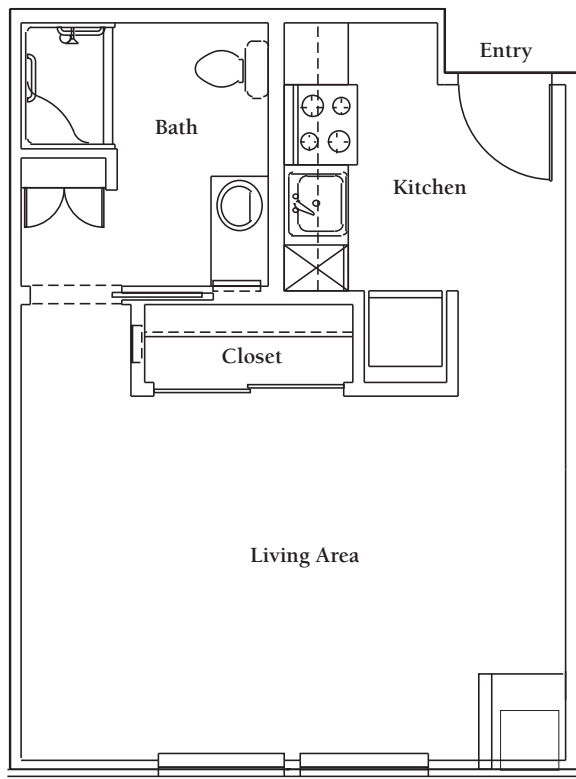

TOWN VILLAGE NORTH DALLAS

THE REGENT

Studio
approx. 423 Sq. Ft.

THE WINDSOR

Studio
approx. 436 Sq. Ft.

THE WILCREST

One Bedroom, One Bath
approx. 653 Sq. Ft.

THE GAINSBOROUGH

One Bedroom, One Bath
approx. 648 Sq. Ft.

THE MANCHESTER

One Bedroom, One Bath
approx. 653 Sq. Ft.

THE DOVER

Two Bedroom, Two Bath
approx. 936 Sq. Ft.

THE KENSINGTON

One Bedroom, Study, One Bath
approx. 816 Sq. Ft.

THE CHADWICK

Two Bedroom, Two Bath
approx. 880 Sq. Ft.

THE CAMBRIDGE

Two Bedroom, Two Bath
approx. 1122 Sq. Ft.