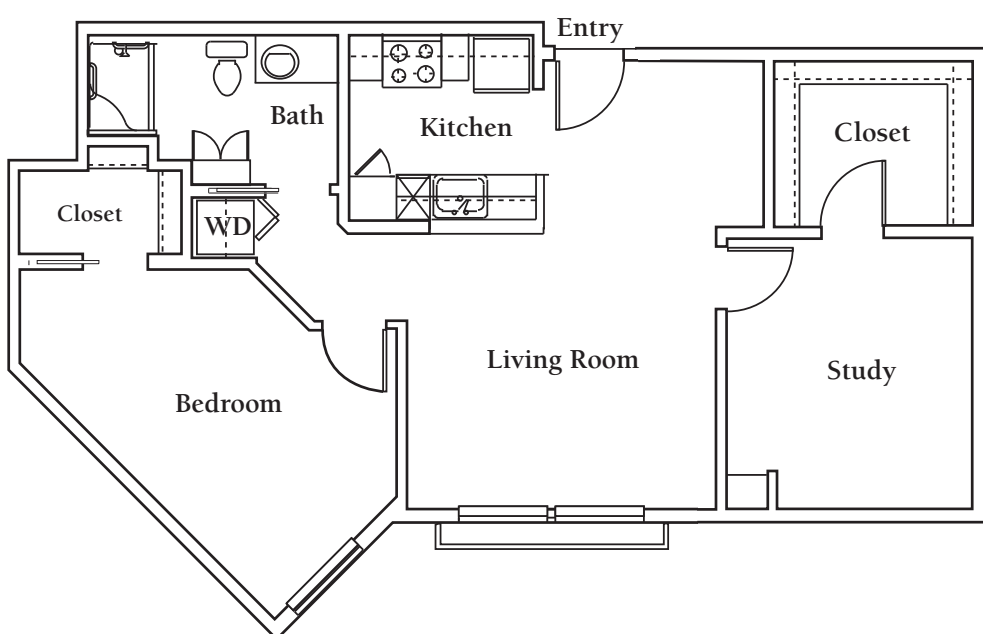

TOWN VILLAGE NORTH DALLAS

THE REGENT

Studio
approx. 423 Sq. Ft.

THE WINDSOR

Studio
approx. 436 Sq. Ft.

THE WILCREST

One Bedroom, One Bath
approx. 653 Sq. Ft.

THE GAINSBOROUGH

One Bedroom, One Bath
approx. 648 Sq. Ft.

THE MANCHESTER

One Bedroom, One Bath
approx. 653 Sq. Ft.

THE DOVER

Two Bedroom, Two Bath
approx. 936 Sq. Ft.

THE KENSINGTON

One Bedroom, Study, One Bath
approx. 816 Sq. Ft.

THE CHADWICK

Two Bedroom, Two Bath
approx. 880 Sq. Ft.

THE CAMBRIDGE

Two Bedroom, Two Bath
approx. 1122 Sq. Ft.