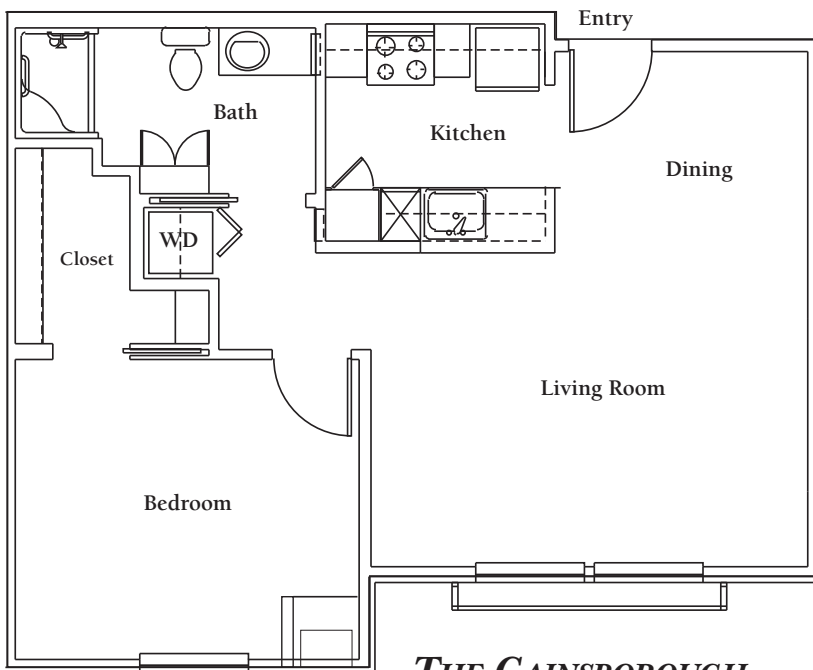

TOWN VILLAGE NORTH DALLAS

THE REGENT

Studio
approx. 423 Sq. Ft.

THE WINDSOR

Studio
approx. 436 Sq. Ft.

THE WILCREST

One Bedroom, One Bath
approx. 653 Sq. Ft.

THE GAINSBOROUGH

One Bedroom, One Bath
approx. 648 Sq. Ft.

THE MANCHESTER

One Bedroom, One Bath
approx. 653 Sq. Ft.

THE DOVER

Two Bedroom, Two Bath
approx. 936 Sq. Ft.

THE KENSINGTON

One Bedroom, Study, One Bath
approx. 816 Sq. Ft.

THE CHADWICK

Two Bedroom, Two Bath
approx. 880 Sq. Ft.

THE CAMBRIDGE

Two Bedroom, Two Bath
approx. 1122 Sq. Ft.