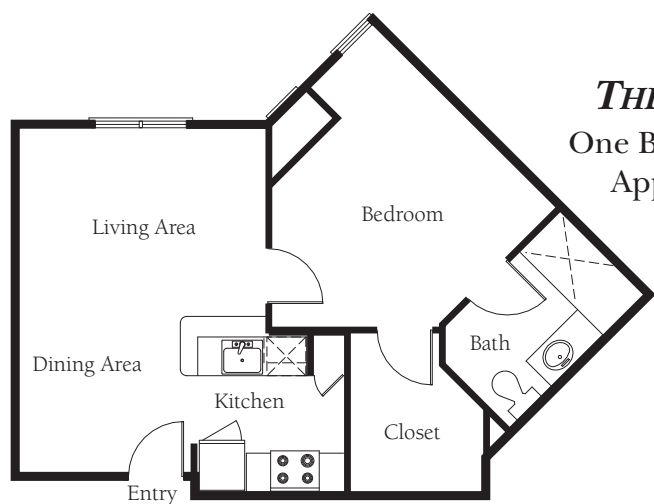

TOWN VILLAGE RIDGEMAR

THE BEAUMONT
Two Bedroom, Two Bath
Approx. 1106 Sq. Ft.

THE CAMBRIDGE
Two Bedroom, Two Bath w/ Study
Approx. 1185 Sq. Ft.

THE CHADWICK
Two Bedroom, Two Bath
Approx. 855 Sq. Ft.

THE WILCREST
One Bedroom, One Bath
Approx. 530 Sq. Ft.

THE ESSEX
One Bedroom,
One Bath w/ Study
Approx. 728 Sq. Ft.

THE REGENT
Studio
Approx. 409 Sq. Ft.

THE MANCHESTER
One Bedroom, One Bath
Approx. 576 Sq. Ft.

THE CHADWICK DELUXE
Two Bedroom, Two Bath
Approx. 895 Sq. Ft.

THE KENSINGTON
One Bedroom,
One Bath w/ Study
Approx. 714 Sq. Ft.

THE DOVER
Two Bedroom, Two Bath
Approx. 985 Sq. Ft.