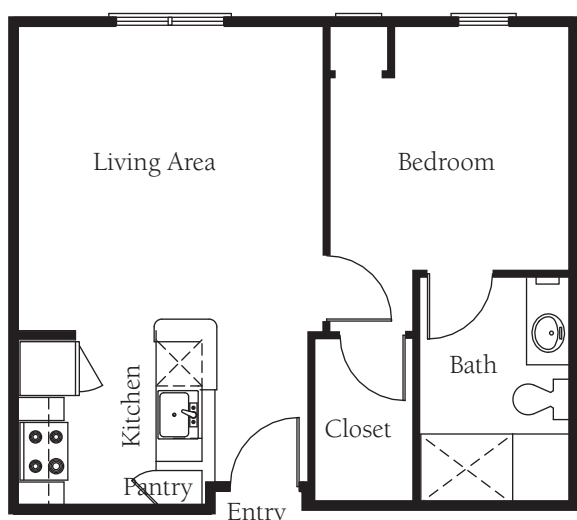

TOWN VILLAGE RIDGEMAR

THE BEAUMONT
Two Bedroom, Two Bath
Approx. 1106 Sq. Ft.

THE CAMBRIDGE
Two Bedroom, Two Bath w/ Study
Approx. 1185 Sq. Ft.

THE CHADWICK
Two Bedroom, Two Bath
Approx. 855 Sq. Ft.

THE WILCREST
One Bedroom, One Bath
Approx. 530 Sq. Ft.

THE ESSEX
One Bedroom,
One Bath w/ Study
Approx. 728 Sq. Ft.

THE REGENT
Studio
Approx. 409 Sq. Ft.

THE MANCHESTER
One Bedroom, One Bath
Approx. 576 Sq. Ft.

THE CHADWICK DELUXE
Two Bedroom, Two Bath
Approx. 895 Sq. Ft.

THE KENSINGTON
One Bedroom,
One Bath w/ Study
Approx. 714 Sq. Ft.

THE DOVER
Two Bedroom, Two Bath
Approx. 985 Sq. Ft.