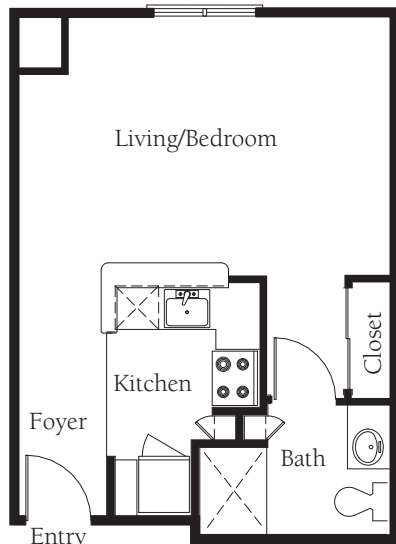

TOWN VILLAGE RIDGEMAR

THE BEAUMONT
Two Bedroom, Two Bath
Approx. 1106 Sq. Ft.

THE CAMBRIDGE
Two Bedroom, Two Bath w/ Study
Approx. 1185 Sq. Ft.

THE CHADWICK
Two Bedroom, Two Bath
Approx. 855 Sq. Ft.

THE WILCREST
One Bedroom, One Bath
Approx. 530 Sq. Ft.

THE ESSEX
One Bedroom,
One Bath w/ Study
Approx. 728 Sq. Ft.

THE REGENT
Studio
Approx. 409 Sq. Ft.

THE MANCHESTER
One Bedroom, One Bath
Approx. 576 Sq. Ft.

THE CHADWICK DELUXE
Two Bedroom, Two Bath
Approx. 895 Sq. Ft.

THE KENSINGTON
One Bedroom,
One Bath w/ Study
Approx. 714 Sq. Ft.

THE DOVER
Two Bedroom, Two Bath
Approx. 985 Sq. Ft.