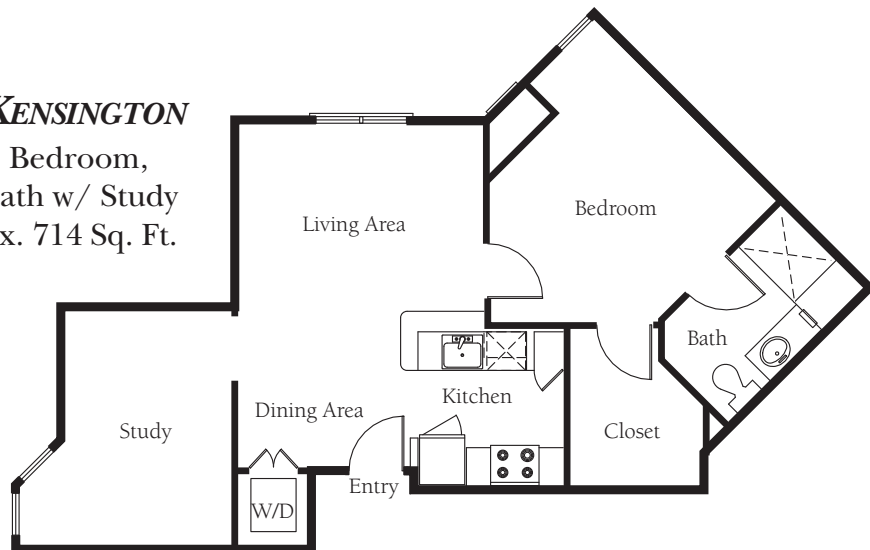

THE ESSEX
One Bedroom,
One Bath w/ Study
Approx. 728 Sq. Ft.

THE REGENT
Studio
Approx. 409 Sq. Ft.

THE MANCHESTER
One Bedroom, One Bath
Approx. 576 Sq. Ft.

THE CHADWICK DELUXE
Two Bedroom, Two Bath
Approx. 895 Sq. Ft.

THE KENSINGTON
One Bedroom,
One Bath w/ Study
Approx. 714 Sq. Ft.

THE DOVER
Two Bedroom, Two Bath
Approx. 985 Sq. Ft.