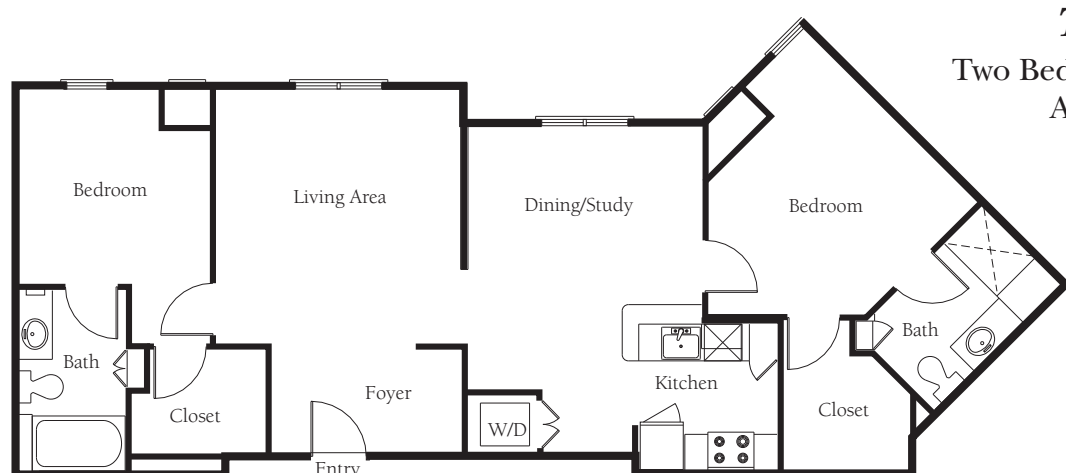

TOWN VILLAGE RIDGEMAR

THE BEAUMONT
Two Bedroom, Two Bath
Approx. 1106 Sq. Ft.

THE CAMBRIDGE
Two Bedroom, Two Bath w/ Study
Approx. 1185 Sq. Ft.

THE CHADWICK
Two Bedroom, Two Bath
Approx. 855 Sq. Ft.

THE WILCREST
One Bedroom, One Bath
Approx. 530 Sq. Ft.

THE ESSEX
One Bedroom,
One Bath w/ Study
Approx. 728 Sq. Ft.

THE REGENT
Studio
Approx. 409 Sq. Ft.

THE MANCHESTER
One Bedroom, One Bath
Approx. 576 Sq. Ft.

THE CHADWICK DELUXE
Two Bedroom, Two Bath
Approx. 895 Sq. Ft.

THE KENSINGTON
One Bedroom,
One Bath w/ Study
Approx. 714 Sq. Ft.

THE DOVER
Two Bedroom, Two Bath
Approx. 985 Sq. Ft.