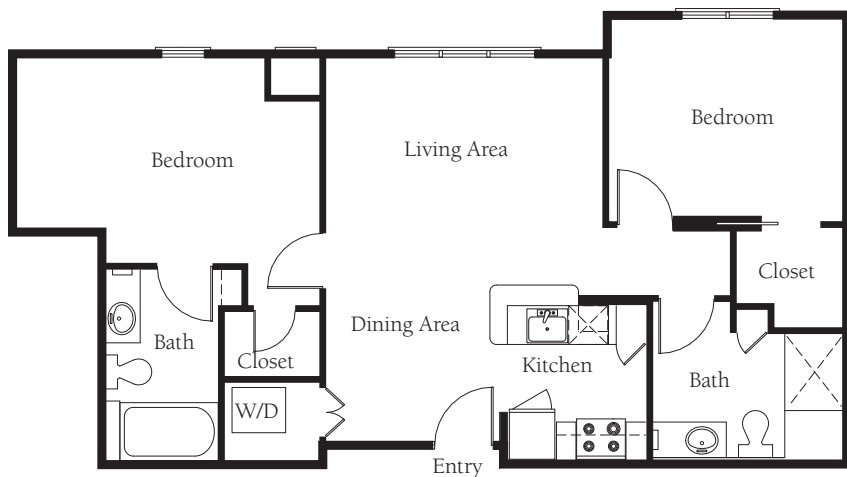

TOWN VILLAGE RIDGEMAR

THE BEAUMONT
Two Bedroom, Two Bath
Approx. 1106 Sq. Ft.

THE CAMBRIDGE
Two Bedroom, Two Bath w/ Study
Approx. 1185 Sq. Ft.

THE CHADWICK
Two Bedroom, Two Bath
Approx. 855 Sq. Ft.

THE WILCREST
One Bedroom, One Bath
Approx. 530 Sq. Ft.

THE ESSEX
One Bedroom,
One Bath w/ Study
Approx. 728 Sq. Ft.

THE REGENT
Studio
Approx. 409 Sq. Ft.

THE MANCHESTER
One Bedroom, One Bath
Approx. 576 Sq. Ft.

THE CHADWICK DELUXE
Two Bedroom, Two Bath
Approx. 895 Sq. Ft.

THE KENSINGTON
One Bedroom,
One Bath w/ Study
Approx. 714 Sq. Ft.

THE DOVER
Two Bedroom, Two Bath
Approx. 985 Sq. Ft.