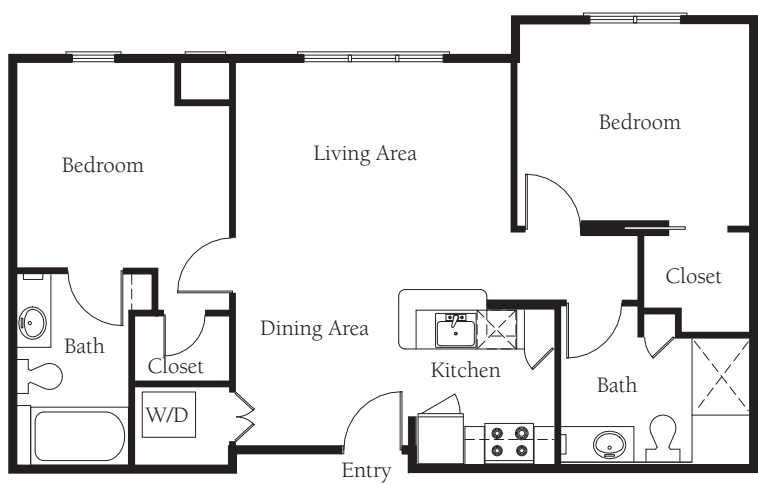

TOWN VILLAGE RIDGEMAR

THE BEAUMONT
Two Bedroom, Two Bath
Approx. 1106 Sq. Ft.

THE CAMBRIDGE
Two Bedroom, Two Bath w/ Study
Approx. 1185 Sq. Ft.

THE CHADWICK
Two Bedroom, Two Bath
Approx. 855 Sq. Ft.

THE WILCREST
One Bedroom, One Bath
Approx. 530 Sq. Ft.

THE ESSEX
One Bedroom,
One Bath w/ Study
Approx. 728 Sq. Ft.

THE REGENT
Studio
Approx. 409 Sq. Ft.

THE MANCHESTER
One Bedroom, One Bath
Approx. 576 Sq. Ft.

THE CHADWICK DELUXE
Two Bedroom, Two Bath
Approx. 895 Sq. Ft.

THE KENSINGTON
One Bedroom,
One Bath w/ Study
Approx. 714 Sq. Ft.

THE DOVER
Two Bedroom, Two Bath
Approx. 985 Sq. Ft.