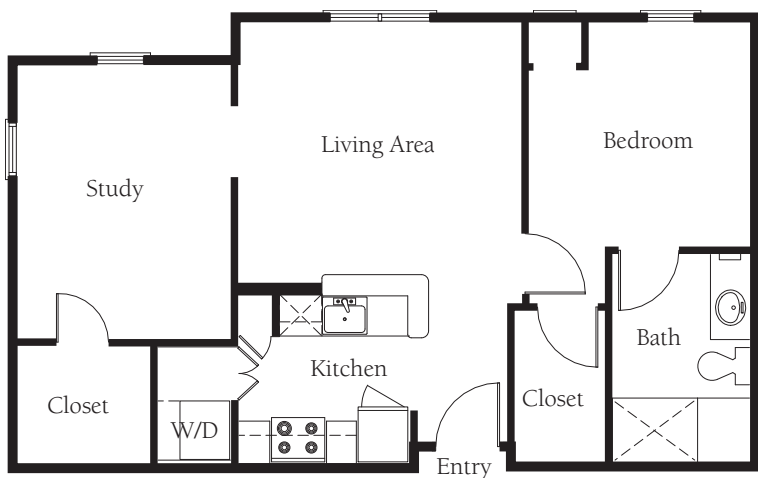

TOWN VILLAGE RIDGEMAR

THE BEAUMONT
Two Bedroom, Two Bath
Approx. 1106 Sq. Ft.

THE CAMBRIDGE
Two Bedroom, Two Bath w/ Study
Approx. 1185 Sq. Ft.

THE CHADWICK
Two Bedroom, Two Bath
Approx. 855 Sq. Ft.

THE WILCREST
One Bedroom, One Bath
Approx. 530 Sq. Ft.

THE ESSEX
One Bedroom,
One Bath w/ Study
Approx. 728 Sq. Ft.

THE REGENT
Studio
Approx. 409 Sq. Ft.

THE MANCHESTER
One Bedroom, One Bath
Approx. 576 Sq. Ft.

THE CHADWICK DELUXE
Two Bedroom, Two Bath
Approx. 895 Sq. Ft.

THE KENSINGTON
One Bedroom,
One Bath w/ Study
Approx. 714 Sq. Ft.

THE DOVER
Two Bedroom, Two Bath
Approx. 985 Sq. Ft.