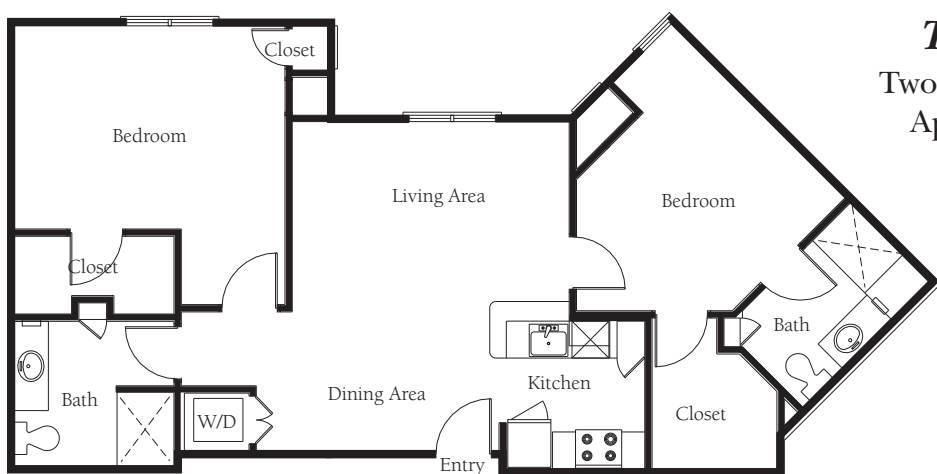

TOWN VILLAGE RIDGEMAR

THE BEAUMONT
Two Bedroom, Two Bath
Approx. 1106 Sq. Ft.

THE CAMBRIDGE
Two Bedroom, Two Bath w/ Study
Approx. 1185 Sq. Ft.

THE CHADWICK
Two Bedroom, Two Bath
Approx. 855 Sq. Ft.

THE WILCREST
One Bedroom, One Bath
Approx. 530 Sq. Ft.

THE ESSEX
One Bedroom,
One Bath w/ Study
Approx. 728 Sq. Ft.

THE REGENT
Studio
Approx. 409 Sq. Ft.

THE MANCHESTER
One Bedroom, One Bath
Approx. 576 Sq. Ft.

THE CHADWICK DELUXE
Two Bedroom, Two Bath
Approx. 895 Sq. Ft.

THE KENSINGTON
One Bedroom,
One Bath w/ Study
Approx. 714 Sq. Ft.

THE DOVER
Two Bedroom, Two Bath
Approx. 985 Sq. Ft.